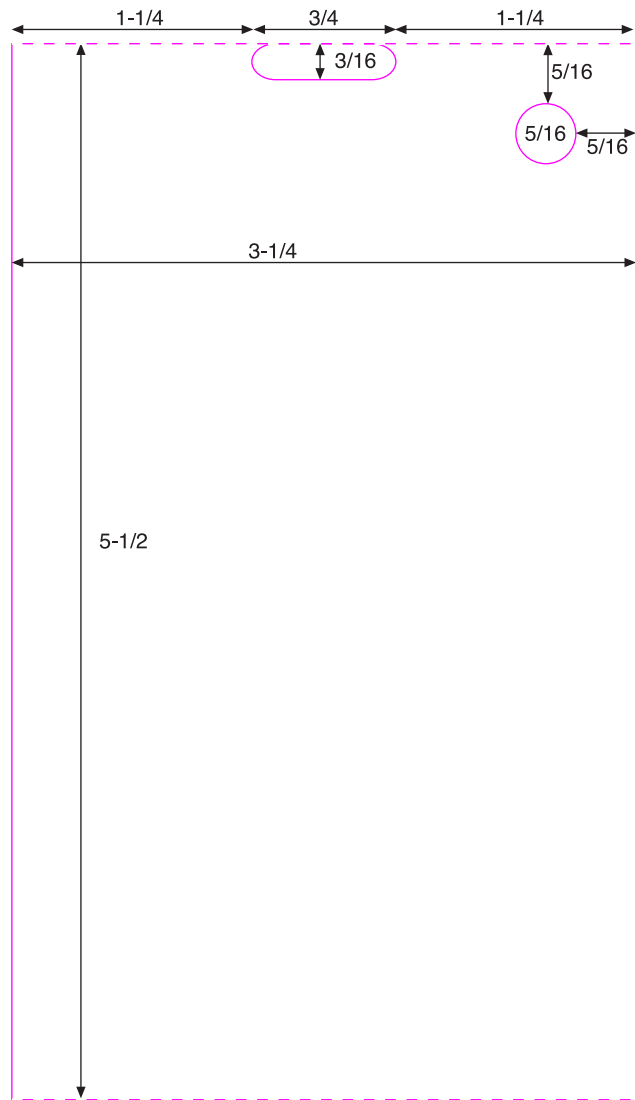

FACE DIE/SLIT

FACE PERF

BACK DIE/SLIT

BACK PERF

Job # 173154

Size 3.25 x 5.5
roll label

Prints black - 185

Head Lead
Face Out

Job # 173154

Size 3.25 x 5.5