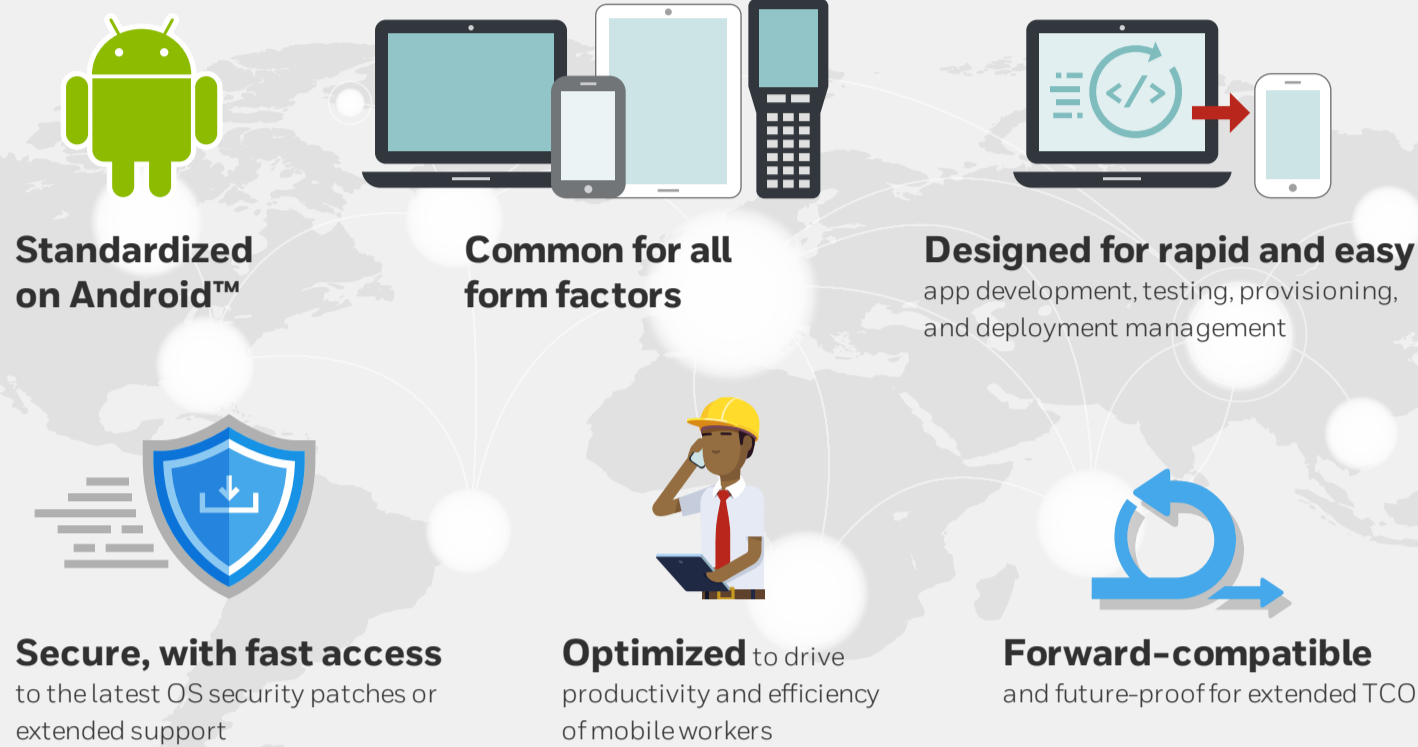

REDUCE COMPLEXITY. REGAIN YOUR EDGE.

Introducing Mobility Edge

As seen in the *10 Key Challenges of Enterprise Mobility*, Honeywell's customer research revealed that our customers need a better, easier way to deploy and manage their mobile solutions.

How have we helped them solve this challenge?

By taking a completely new approach to enterprise mobility.

To Accelerate the Edge, Rethink the Core

After talking to our customers, we completely rethought our approach to the challenges of supporting a mobile workforce. We quickly realized that no new simple technology upgrade was enough. Our customers needed something more comprehensive and dynamic – a mobile platform that is: